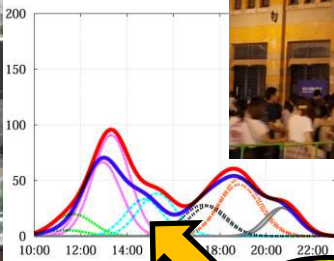

来たれ筑波へ!

若き研究者たち

筑波大学連携大学院生の募集

入試や講義・学位授与は筑波大学で
研究は産業技術総合研究所で
バスや自転車等でキャンパス間を移動可

入試は年に3回
・7月に推薦入試
・8月と2月に一般入試
詳しくは
<http://onishi-lab.jp/joinus/tsukuba/>
質問・要望等は産総研の大西正輝まで
onishi@ni.aist.go.jp

マーケティング
(大型商業施設)

混雑緩和
(大規模イベント)

観光支援
(観光地)

徘徊検出
(自宅・介護施設)

平常時のサービス

災害時のサービス

**人流・情報流
ビッグデータ**

08:37:01:243,608,312,0.022297,1.403625,1.1680036
08:37:01:306,607,326,0.034509,1.414100,1.0765011
08:36:58:296,334,150,0.066085,0.936111,1.361111
08:36:58:296,334,150,0.066085,0.936111,1.361111
08:36:38:342,325,119,0.047572,1.433971,1.010832
08:36:38:389,320,144,0.193479,0.593119,1.370854
08:36:38:420,316,144,0.111994,0.577573,1.257000
08:36:38:467,312,144,0.129202,0.559270,1.257000
08:36:38:514,307,131,0.077777,0.415933,0.378550
08:36:38:561,301,137,0.205241,0.524499,1.381135
08:36:38:608,295,136,0.212179,0.506968,1.382056
08:36:38:650,292,133,0.202968,0.482525,1.384397
08:36:38:686,286,132,0.214472,0.468670,1.385305
08:37:01:633,608,312,0.015343,1.441822,0.936294
08:37:01:664,608,383,0.012014,1.441822,0.909004
08:37:01:711,608,388,0.007647,1.448538,0.894029